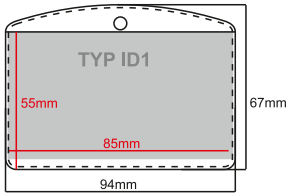

BADGE HOLDERS SOFT

BADGE HOLDERS PLASTIC