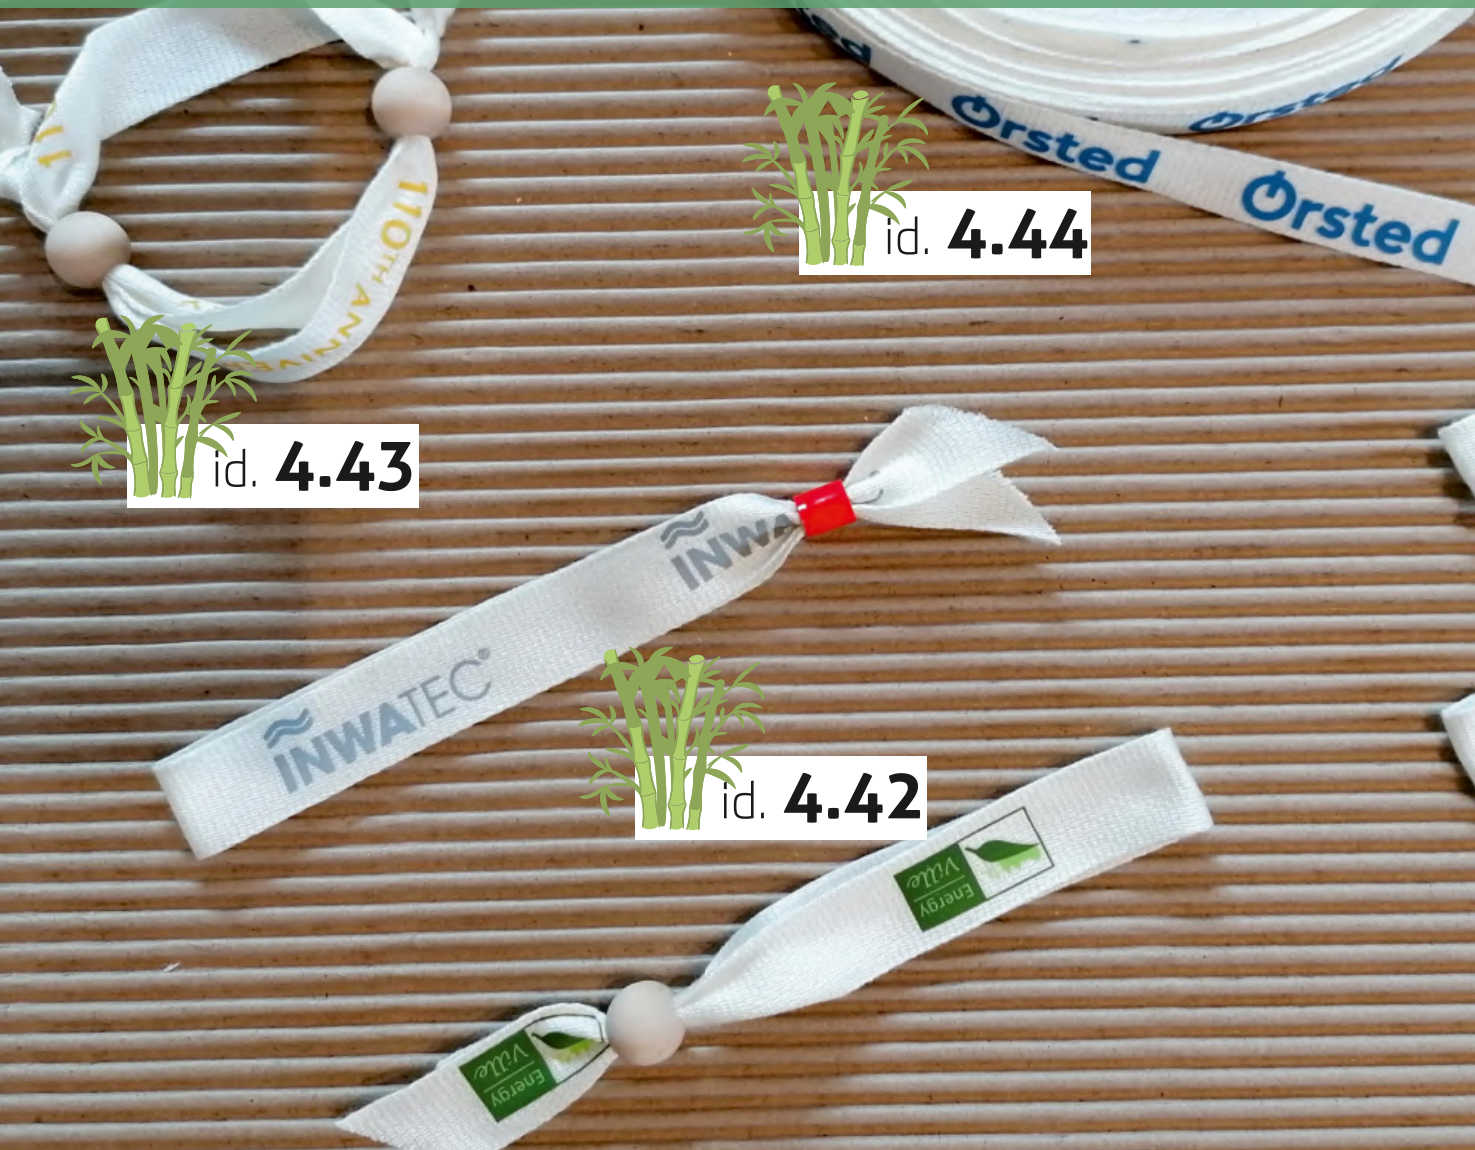

BAMBOO LANYARD

SIZE: 20mm | MOQ: 100 pcs
100% PURE BAMBOO | SILKSCREEN

Customizable accesories - You can choose more accesories on the first page.

id. **4.40**

BAMBOO EVENT WRISTBAND

SIZE: 15/20 mm | MOQ: 100 pcs
100% PURE BAMBOO | SILKSCREEN

Customizable accessories - You can choose more accessories on the first page.

id. **4.43**

id. **4.44**

id. **4.42**

COTTON LANYARD

SIZE: 20 mm | MOQ: 100 pcs
100% PURE COTTON | SILKSCREEN

Customizable accesories - You can choose more accesories on the first page.